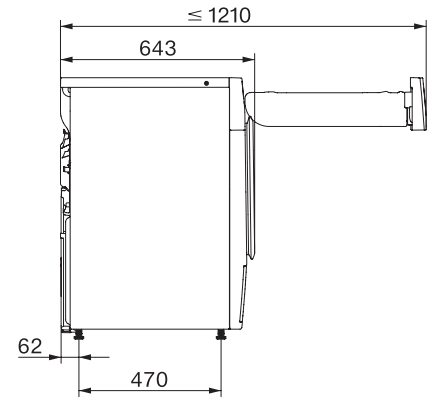

Optiskt gränssnitt •

Tekniska data

Mått (H x B x D) i mm 850 x 596 x 643

Dimensioner, mm (bredd) 596

Dimensioner, mm (höjd) 850

Dimensioner, mm (djup) 643

Vikt, kg 54

Spänning i V 220-240

T1 installation drawing, facia 5 degree, measures in mm

T1 drawing, facia 5 degree, measures in mm

T1 drawing, facia 5 degree, with porthole, measures in mm

T1 drawing, facia 5 degree, measures in mm