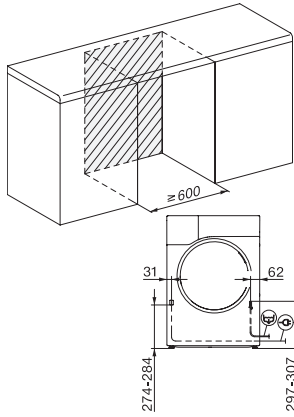

Optiskt gränssnitt •

Tekniska data

Mått (H x B x D) i mm 850 x 596 x 643

Dimensioner, mm (bredd) 596

Dimensioner, mm (höjd) 850

Dimensioner, mm (djup) 643

Vikt, kg 54

Spänning i V 220-240

T1 installation drawing, facia 5 degree, measures in mm

T1 drawing, facia 5 degree, measures in mm

T1 drawing, facia 5 degree, with porthole, measures in mm

T1 drawing, facia 5 degree, measures in mm