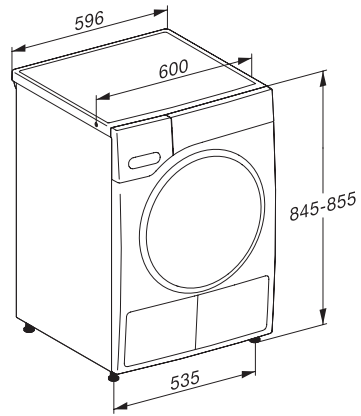

Optiskt gränssnitt •

Tekniska data

Mått (H x B x D) i mm 850 x 596 x 643

Dimensioner, mm (bredd) 596

Dimensioner, mm (höjd) 850

Dimensioner, mm (djup) 643

Vikt, kg 54

Spänning i V 220-240

T1 installation drawing, facia 5 degree, measures in mm

T1 drawing, facia 5 degree, measures in mm

T1 drawing, facia 5 degree, with porthole, measures in mm

T1 drawing, facia 5 degree, measures in mm