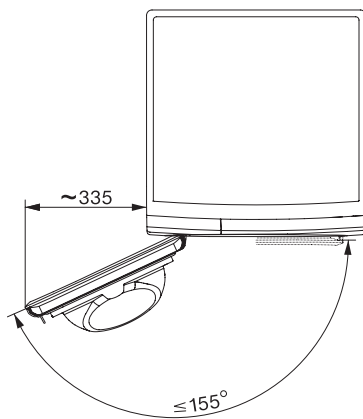

Optiskt gränssnitt •

Tekniska data

Mått (H x B x D) i mm 850 x 596 x 643

Dimensioner, mm (bredd) 596

Dimensioner, mm (höjd) 850

Dimensioner, mm (djup) 643

Vikt, kg 54

Spänning i V 220-240

T1 installation drawing, facia 5 degree, measures in mm

T1 drawing, facia 5 degree, measures in mm

T1 drawing, facia 5 degree, with porthole, measures in mm

T1 drawing, facia 5 degree, measures in mm