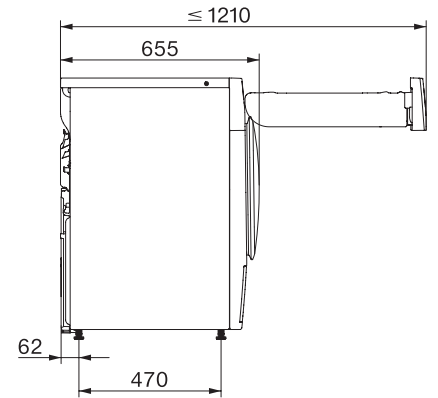

TSA528WP 8kg Active

T1 värmepumpstumlare:

8 kg | EasyControl | EcoSpeed | EcoDry-teknik | FragranceDos<sup>2</sup>

T1 installation drawing, facia 5 degree, measures in mm

T1 drawing, facia 5 degree, measures in mm

T1 drawing, facia 5 degree, without porthole, measures in mm

T1 drawing, facia 5 degree, measures in mm