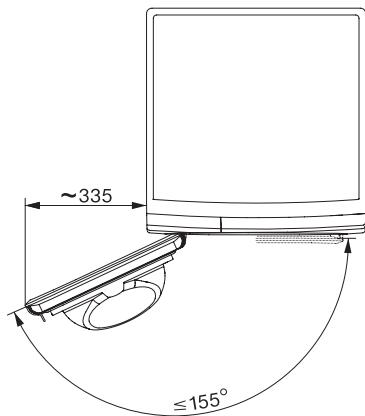

TSA528WP 8kg Active

T1 värmepumpstumlare:

8 kg | EasyControl | EcoSpeed | EcoDry-teknik | FragranceDos<sup>2</sup>

T1 installation drawing, facia 5 degree, measures in mm

T1 drawing, facia 5 degree, measures in mm

T1 drawing, facia 5 degree, without porthole, measures in mm

T1 drawing, facia 5 degree, measures in mm